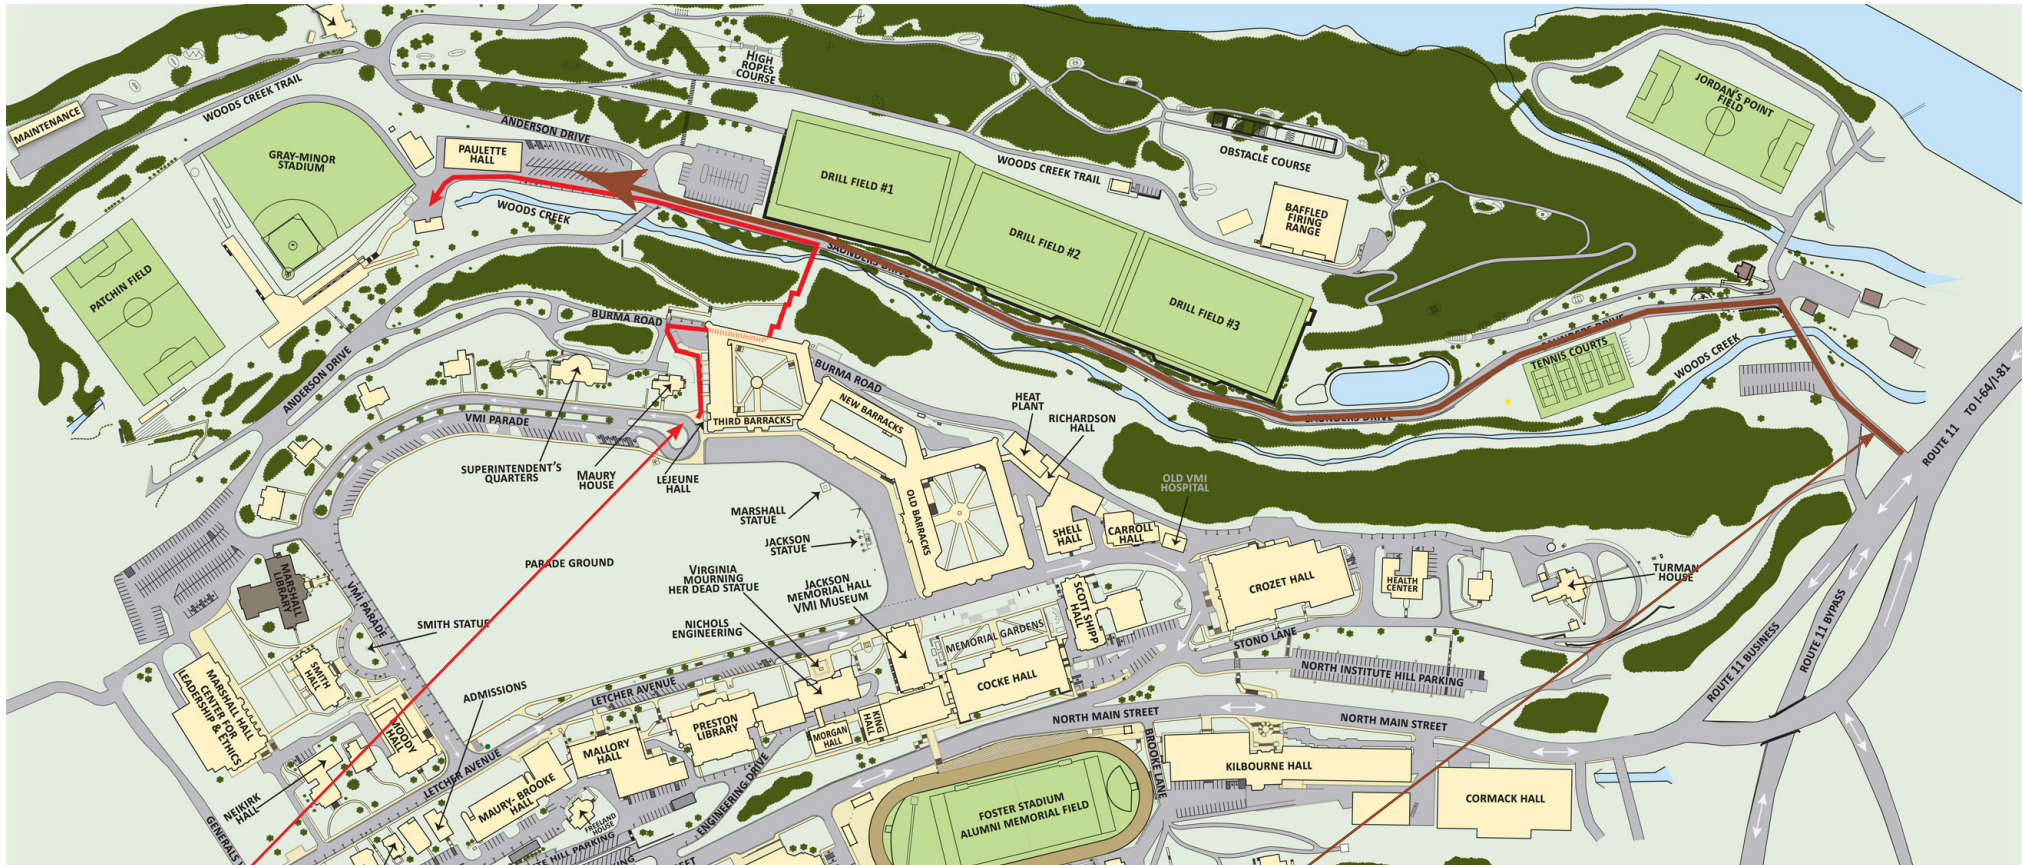

Gray-Minor Stadium

Visitor Access for Sporting Events (Baseball, Lacrosse, Rugby, Soccer)

Pedestrian Access

Recommended Access Route

Visitors are encouraged to enter Post through the Jordan's Point entrance. Follow Saunders Drive to the Paulette Hall parking lot.

Visitors who park around the Parade Ground or in the Marshall Hall parking lot should follow the pedestrian route indicated on the map which begins at Third Barracks.